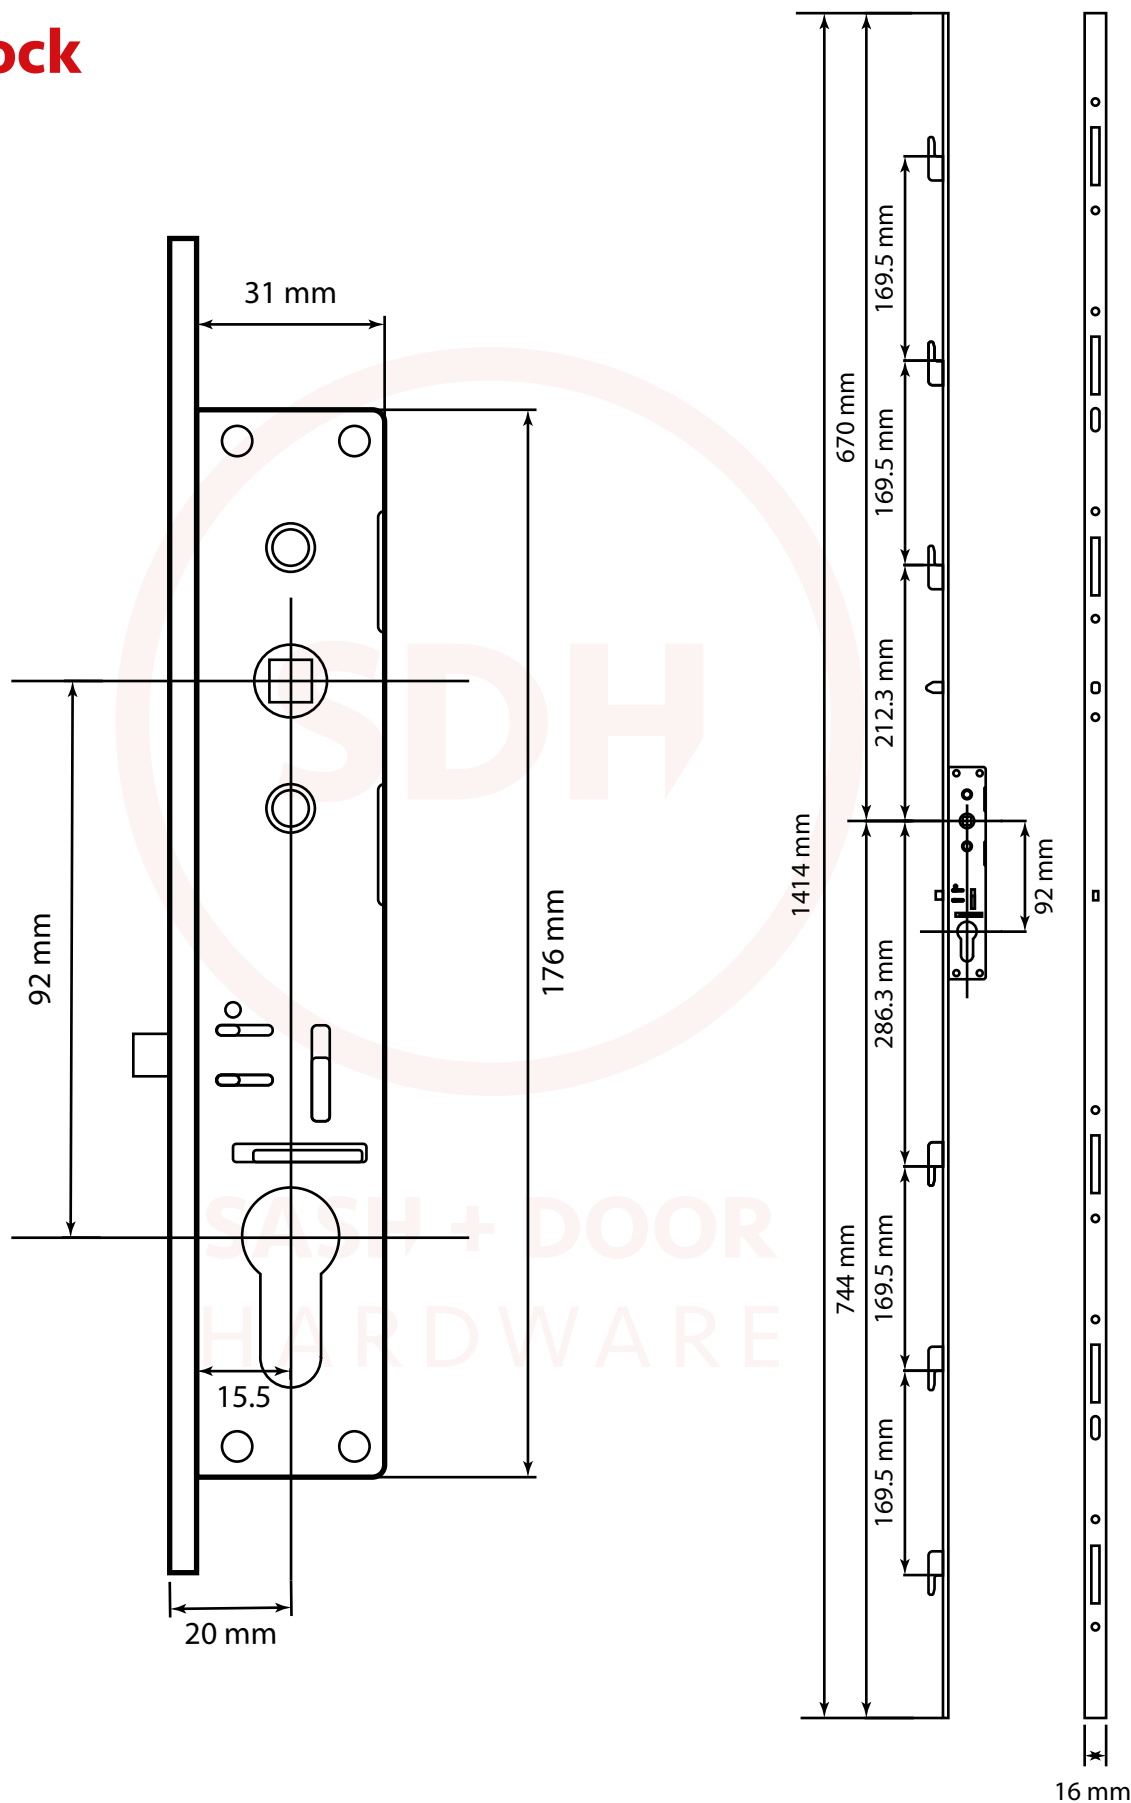

PAT6H Stainless Steel Patio Door Lock

Technical Details