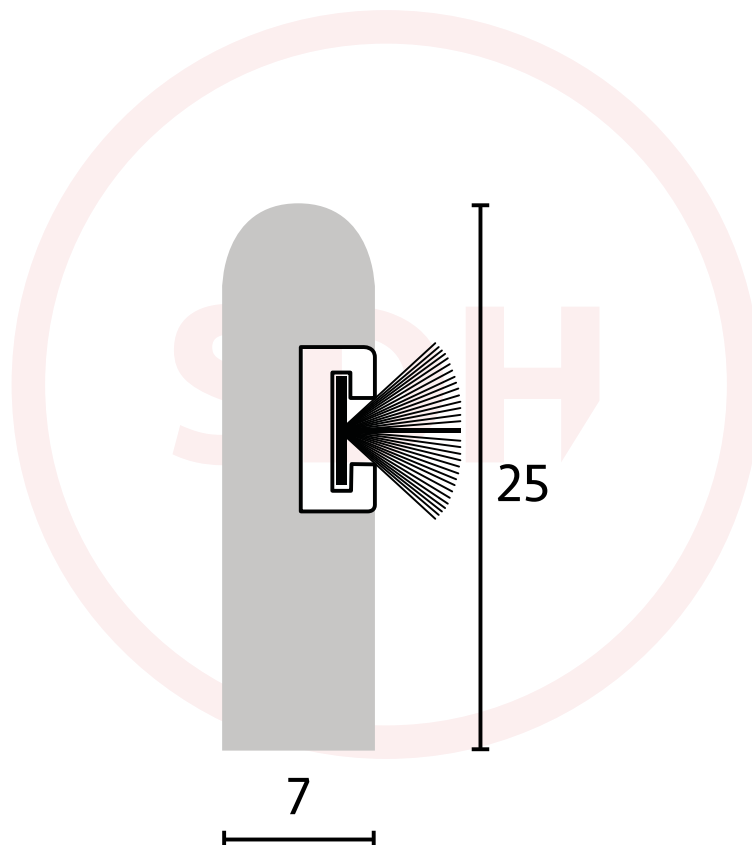

## Technical Details

---

### PPB7X25-PI

- Primed
- 3 metres
- Includes carrier and pile

SASH + DOOR  
HARDWARE