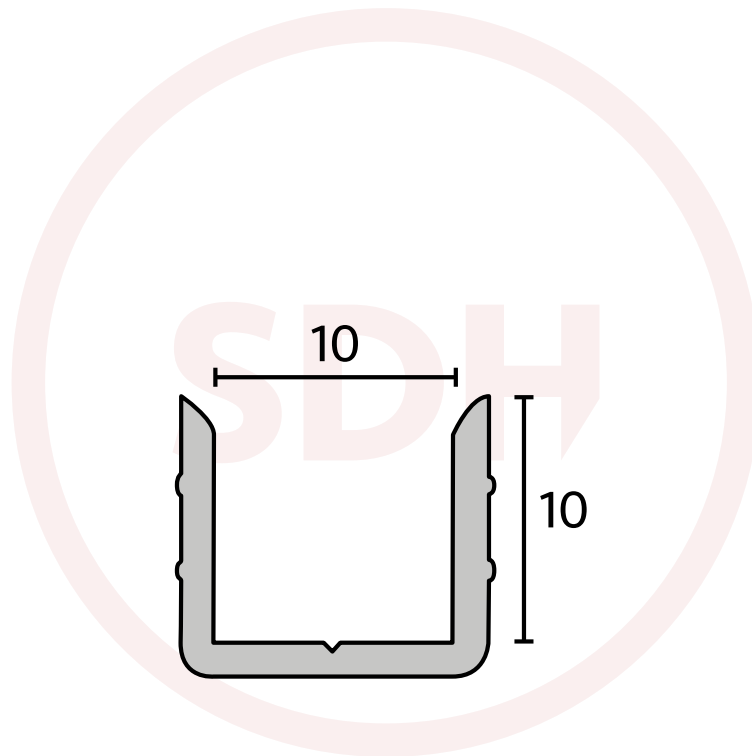

Technical Details

Retaining Profile

- 3m lengths
- For parting bead above (PPBB/PPBF)

SASH + DOOR
HARDWARE