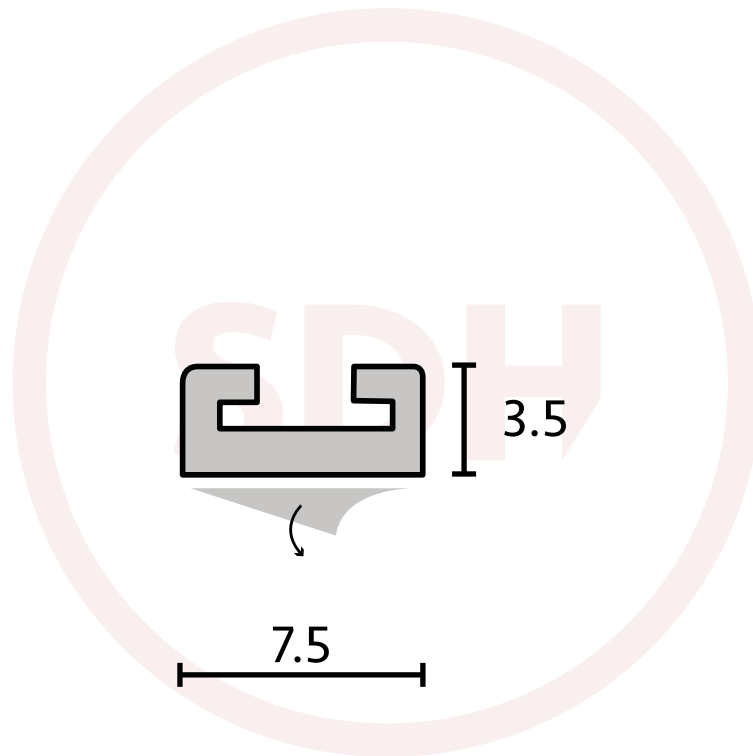

## Technical Details

---

### Self Adhesive Carrier

- 2.2m lengths
- Easy slide pile
- Fantastic perimeter seal
- Carries PS6 or PS7 fir pile
- Carries PS14 or PS15 'T' Slot
- Also available in brown

SASH + DOOR  
HARDWARE