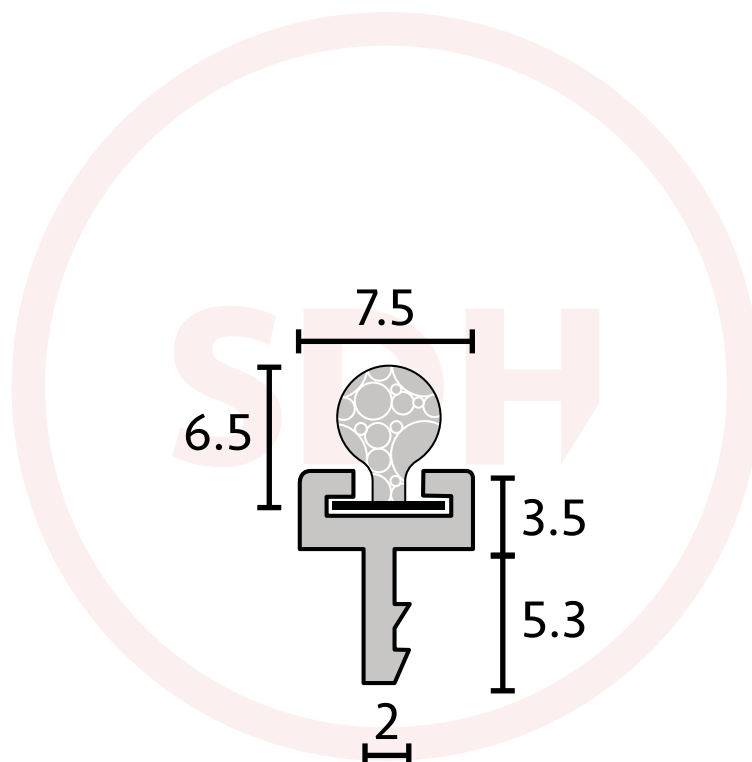

## Technical Details

### Centre Leg Carrier with 'T' Slot

- 2.2m lengths
- Easy fit
- Strong retention due to spurs on legs
- Wipe clean seal unlike pile
- Also available in brown

SASH + DOOR  
HARDWARE