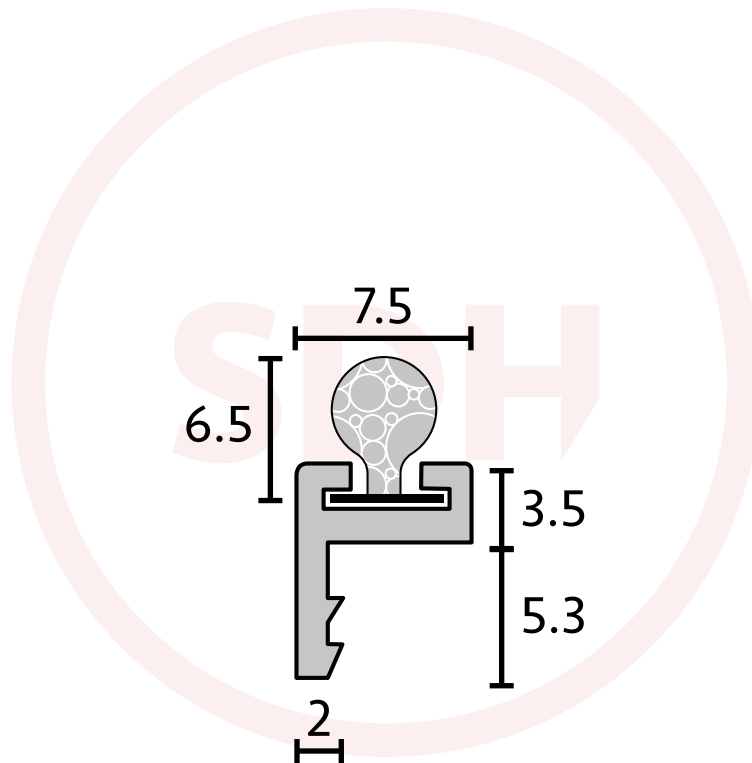

Technical Details

Offset Leg Carrier with 'T' Slot

- 2.2m lengths
- Easy fit
- Strong retention due to spurs on legs
- Wipe clean seal unlike pile
- Also available in brown

SASH + DOOR
HARDWARE