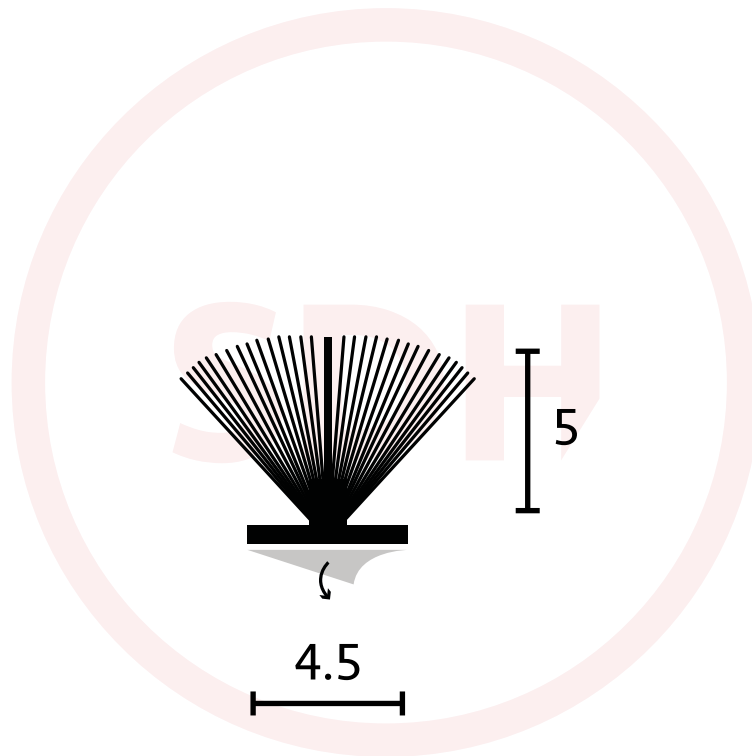

Technical Details

Self Adhesive Pile

- Sold in 100m coils
- Complete with centre fin
- Many remedial applications
- Adhesive back to base

SASH + DOOR
HARDWARE