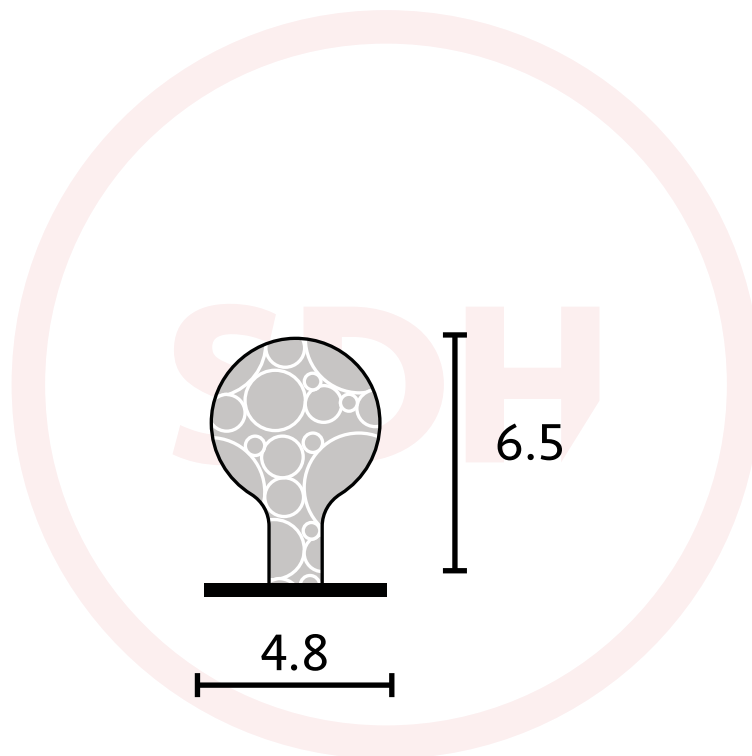

## Technical Details

---

### 'T' Slot

- Sold per metre
- Available in White
- Fits *PS1*, *PS19* & *PS12* carriers
- Brown special order

SASH + DOOR  
HARDWARE