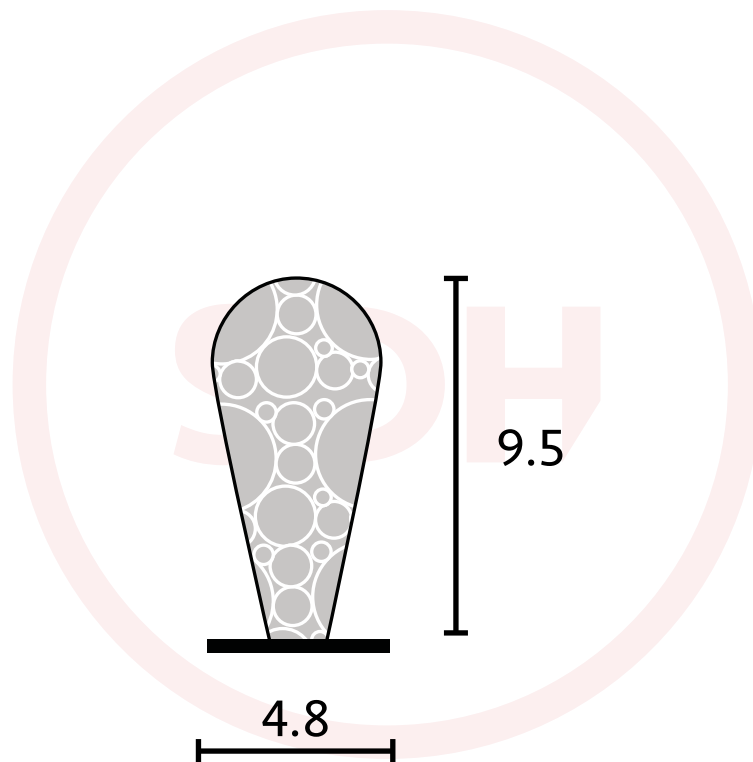

Technical Details

'T' Slot

- Sold per metre
- Available in White
- Fits *PS1*, *PS19* & *PS12* carriers
- Brown special order

SASH + DOOR
HARDWARE