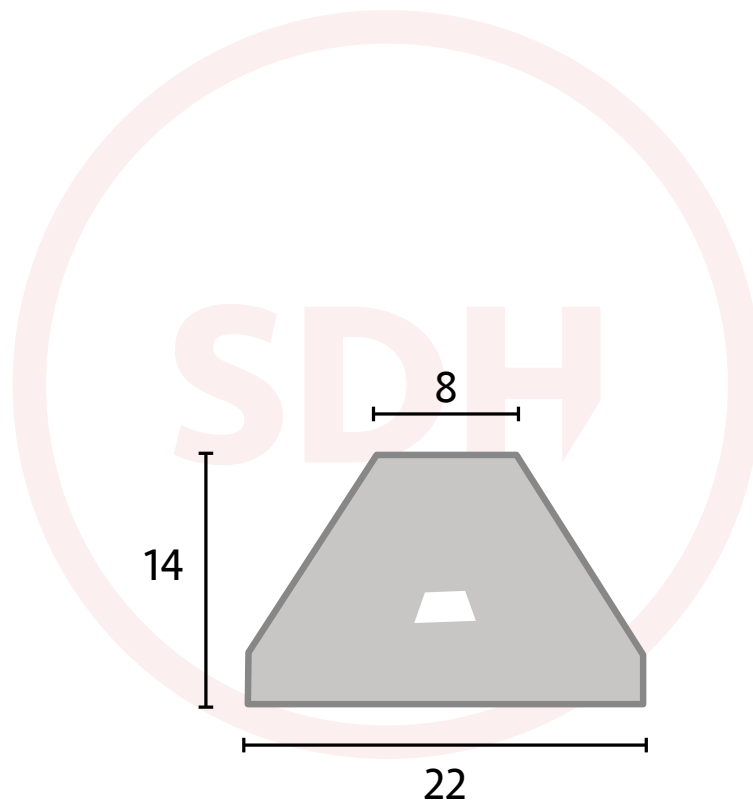

Technical Details

8mm Glazing Bar

SASH + DOOR
HARDWARE