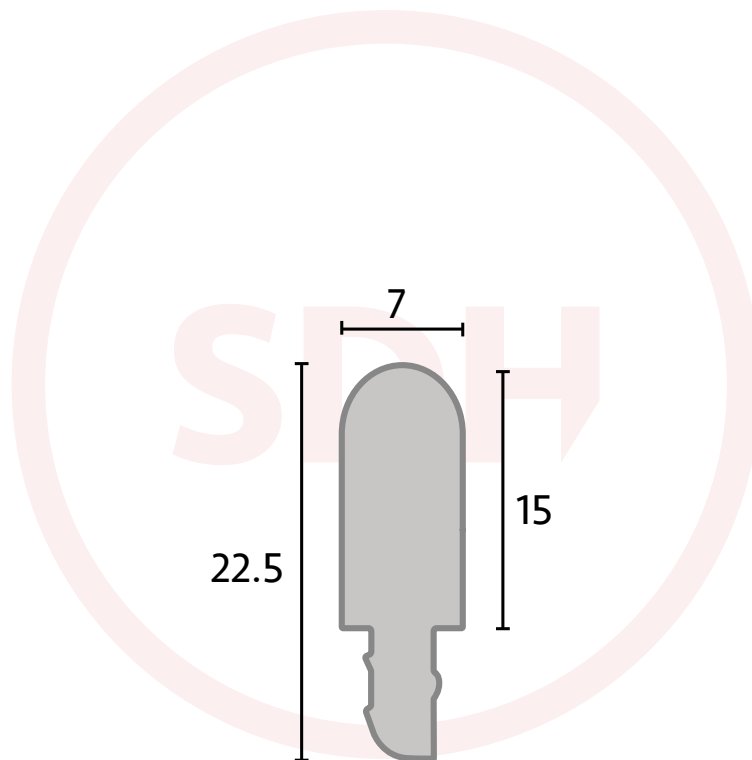

Technical Details

7mm Q-Wood 'Clip-in' Parting Bead

SASH + DOOR
HARDWARE