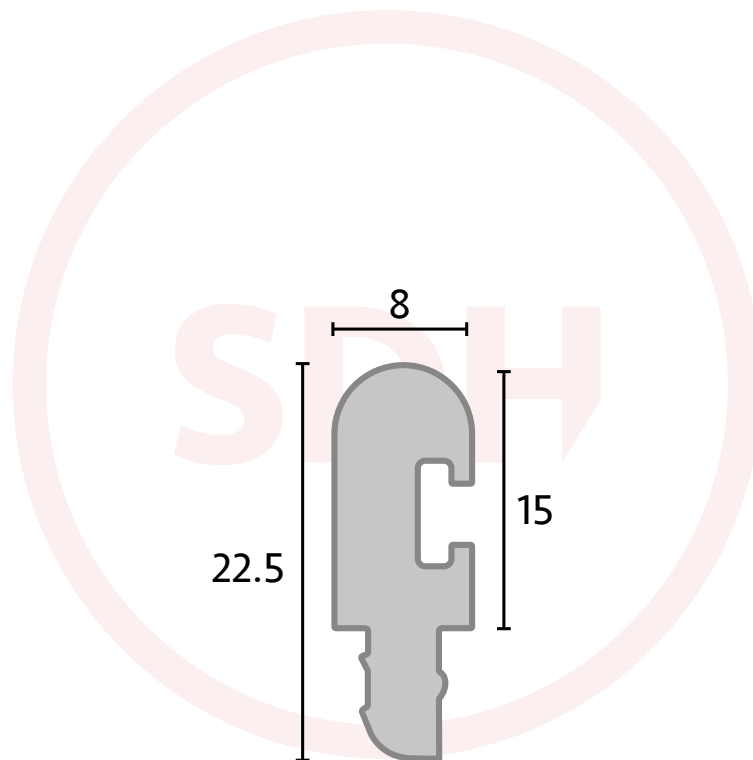

Technical Details

8mm Q-Wood 'Clip-in' Parting Bead

SASH + DOOR
HARDWARE