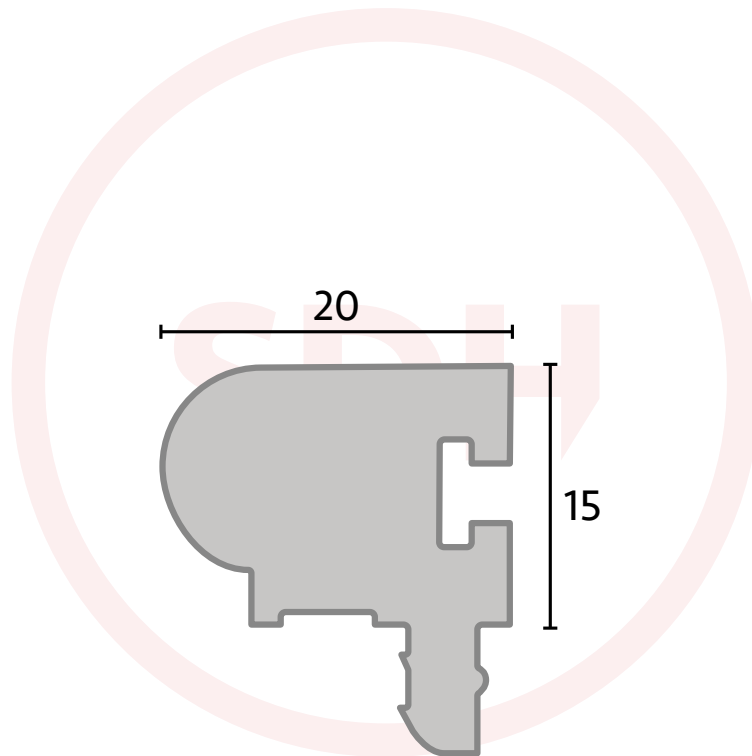

Technical Details

20 x 15mm Q-Wood 'Clip-in' Staff Bead

SASH + DOOR
HARDWARE