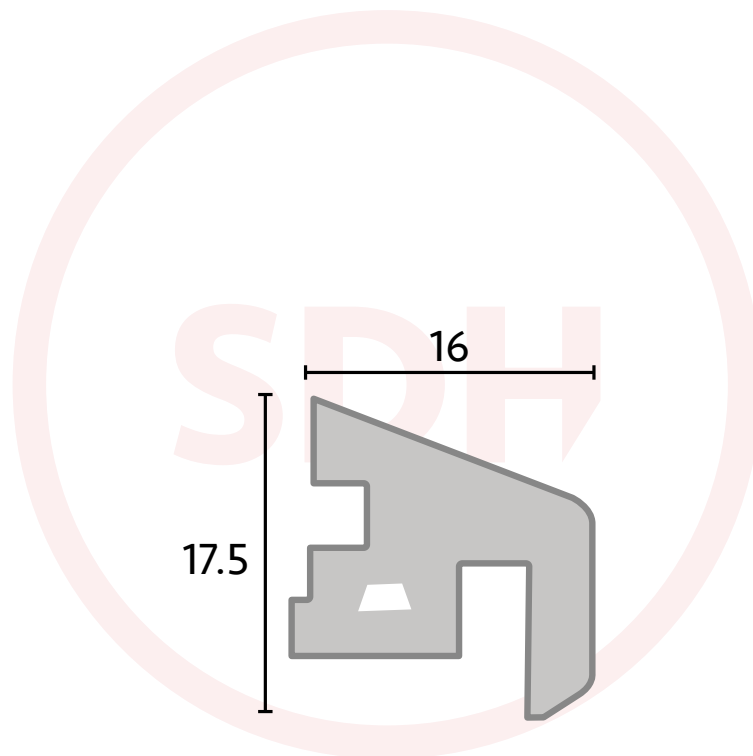

Technical Details

Glazing Bead

SASH + DOOR
HARDWARE