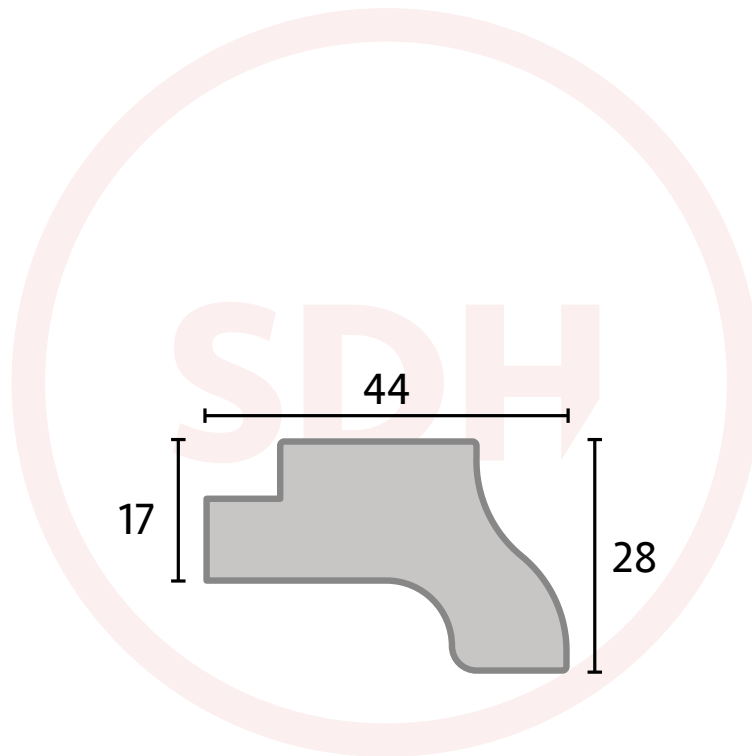

Technical Details

Head Drip

SASH + DOOR
HARDWARE