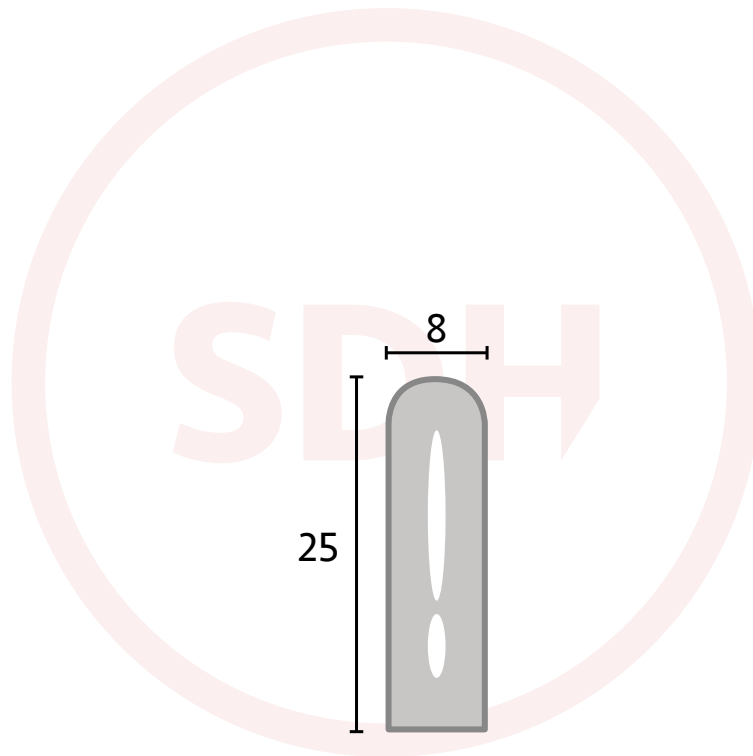

Technical Details

Parting Bead

SASH + DOOR
HARDWARE