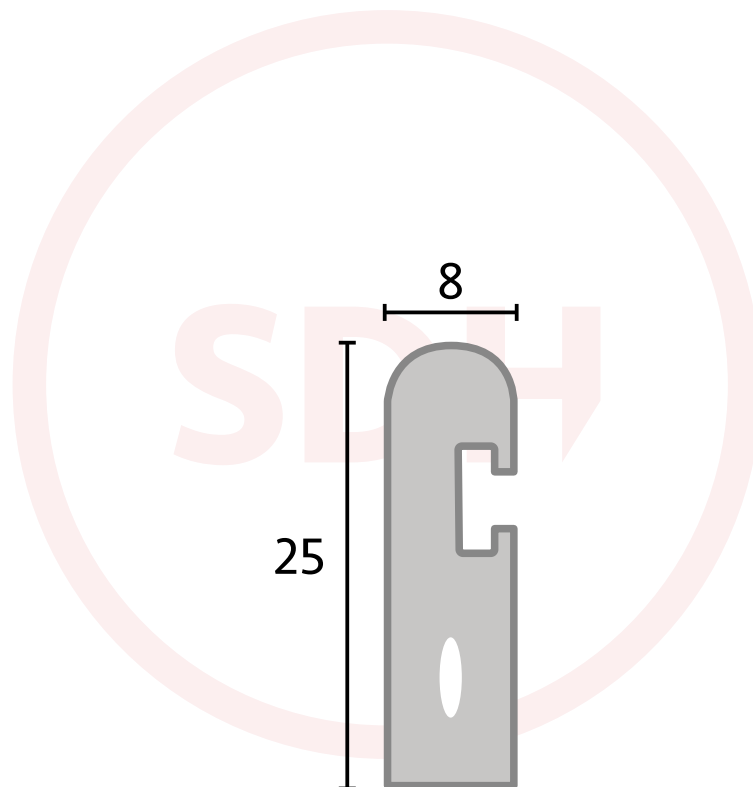

Technical Details

8 x 25mm Q-Wood Parting Bead

SASH + DOOR
HARDWARE