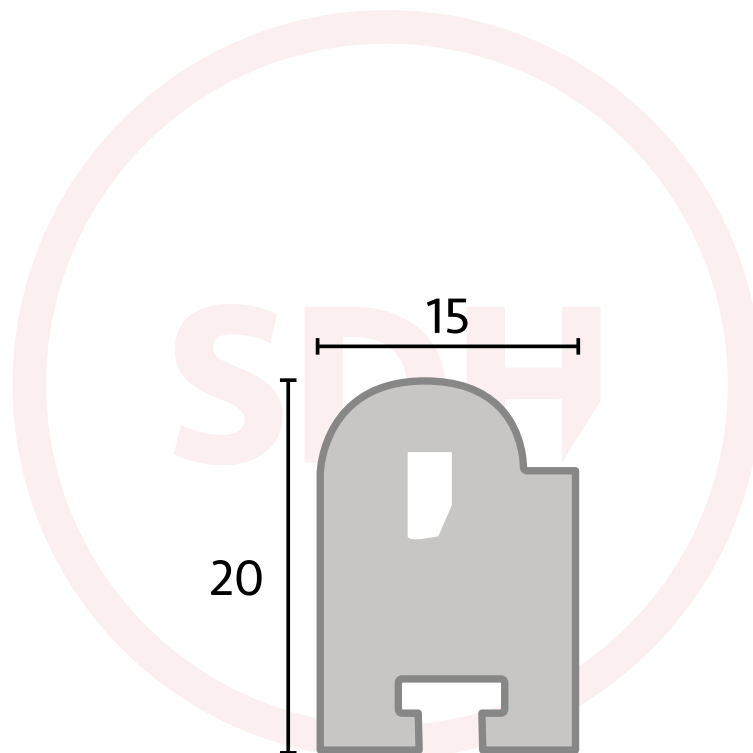

## Technical Details

### 20 x 15mm Q-Wood Staff Bead

SASH + DOOR  
HARDWARE