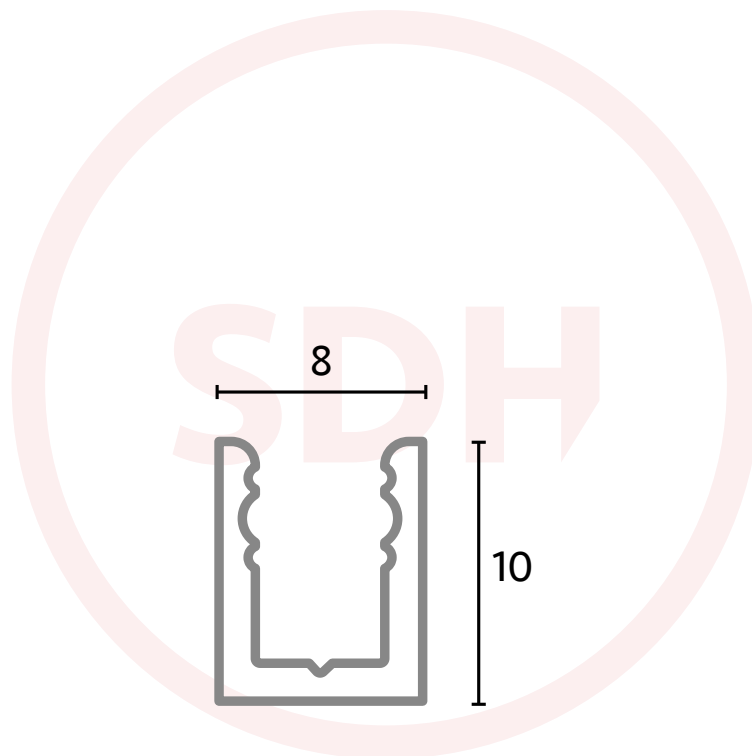

## Technical Details

---

### 8 x 10mm Qwood Staff & Parting Bead Clip

SASH + DOOR  
HARDWARE