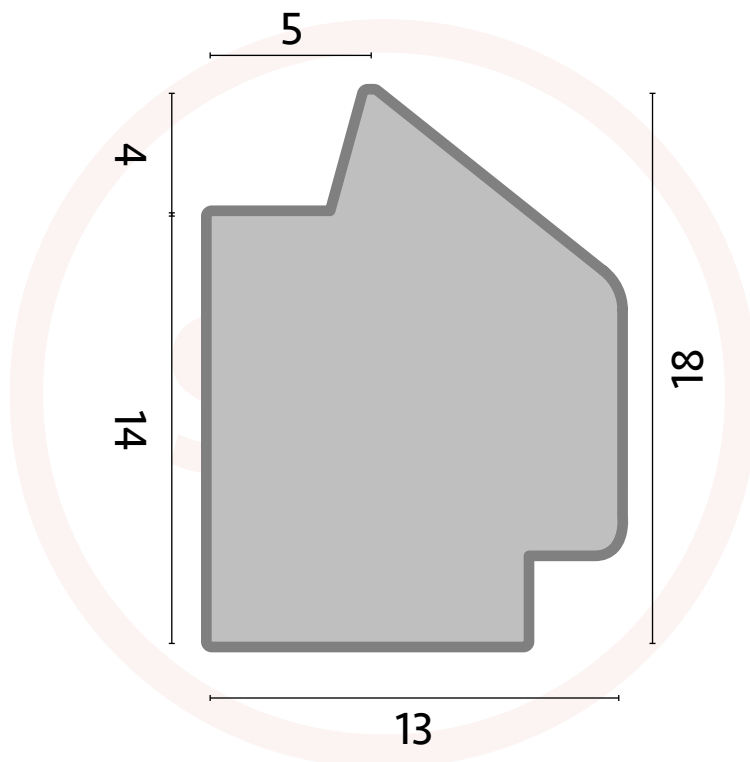

Qwood Secret Pinned Glazing Bead 18mm x 13mm

SASH + DOOR
HARDWARE