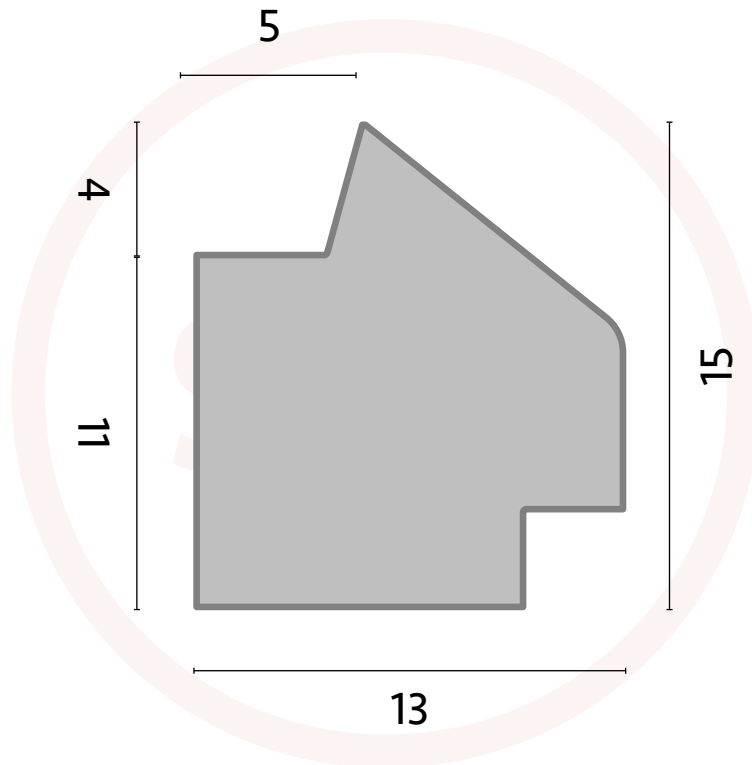

Qwood Secret Pinned Glazing Bead 15mm x 13mm

SASH + DOOR
HARDWARE