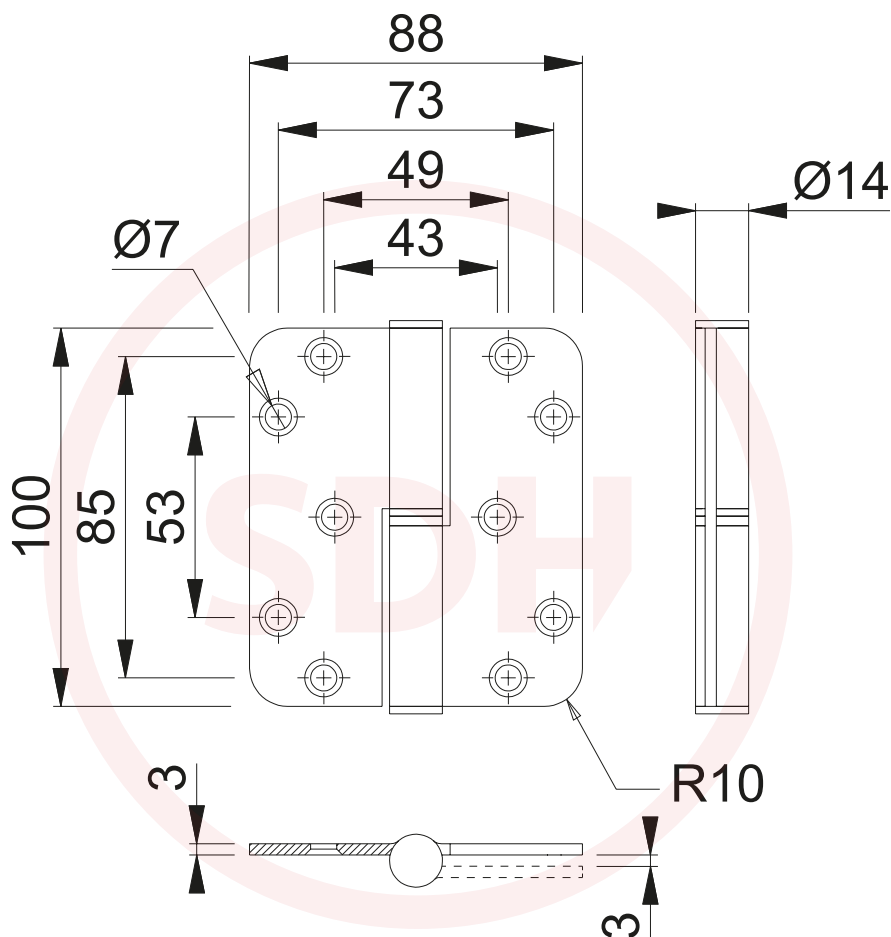

Royde & Tucker 4 Inch Lift Off Hinge

SASH + DOOR
HARDWARE

HANDING

Frame Leaf

Door Leaf

RIGHT HAND

Door Leaf

Frame Leaf

LEFT HAND