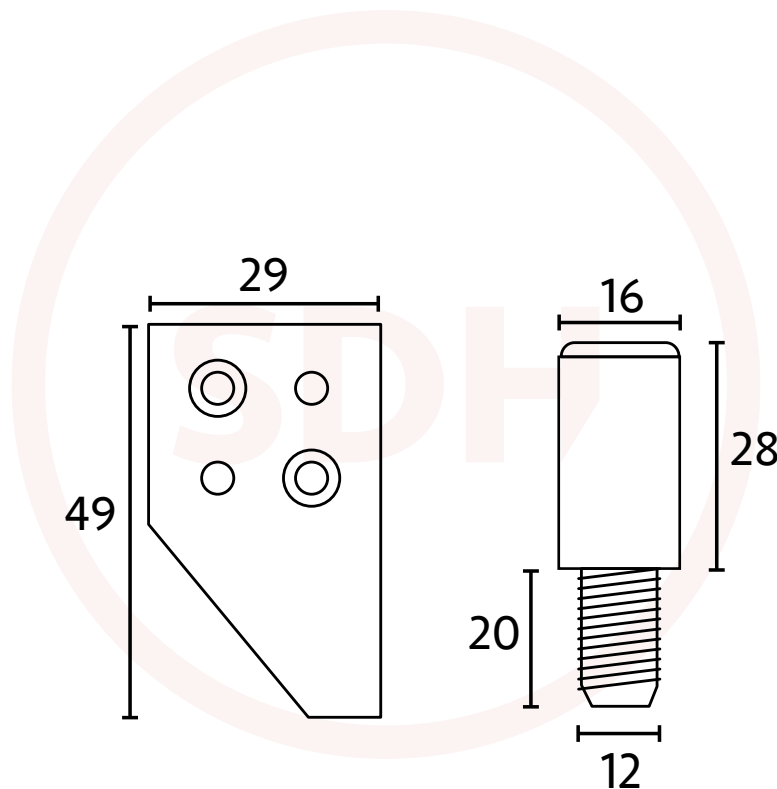

Sash Heritage Sash Stop with Key & 2 Inserts - 28mm

SASH + DOOR
HARDWARE