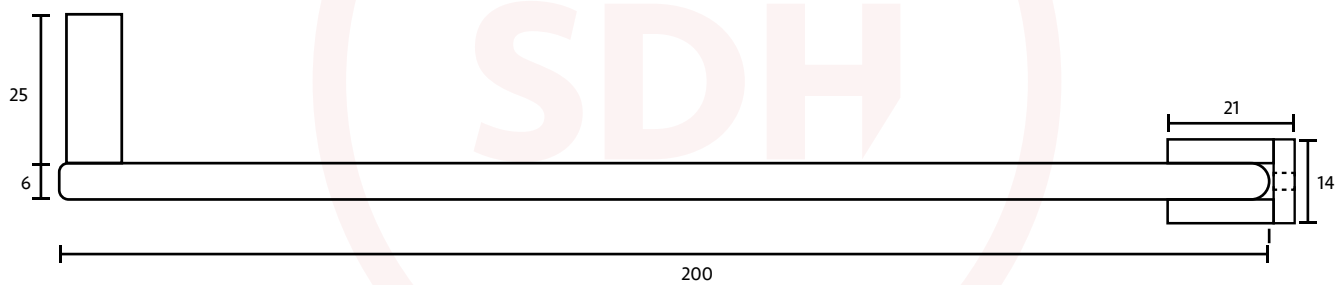

# Dart Roller Arm Stay 200mm

SASH + DOOR  
HARDWARE