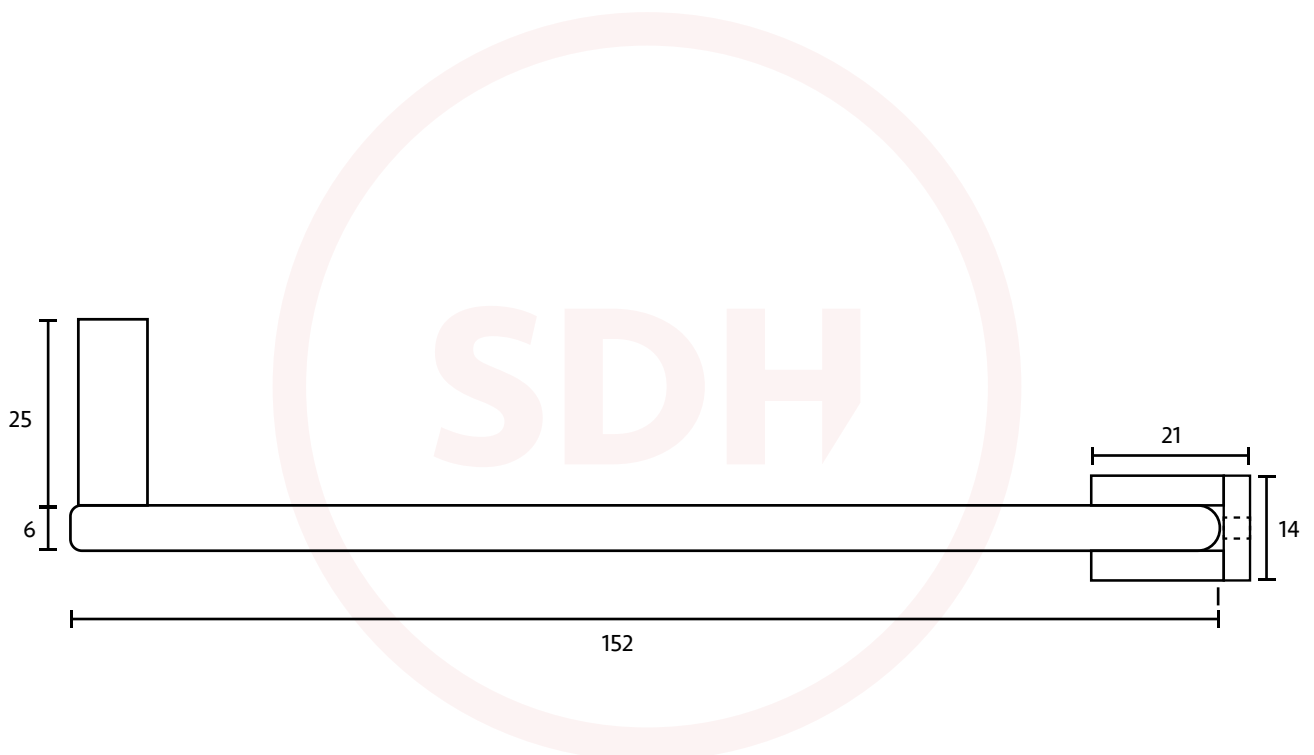

# Dart Roller Arm Stay 152mm

SASH + DOOR  
HARDWARE