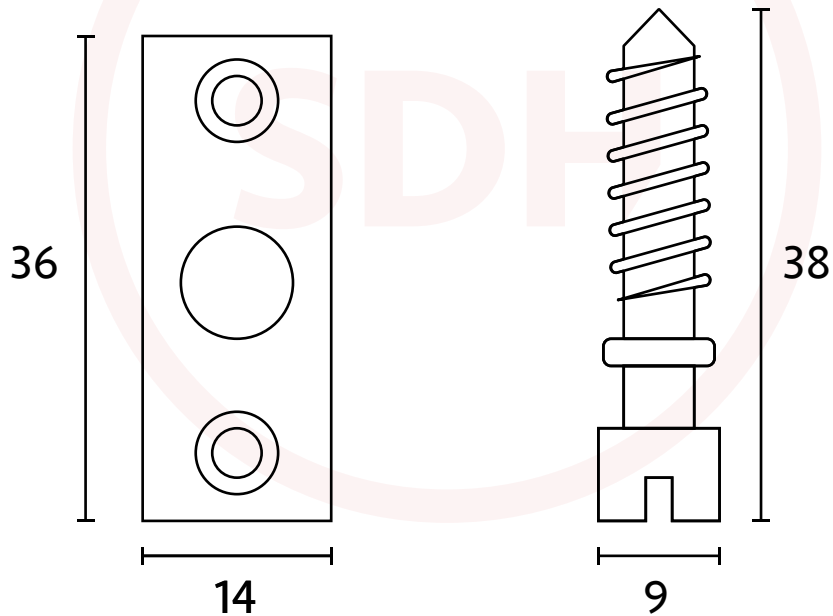

Simplex Brass Hinge Screws (Sold in Pairs)

SASH + DOOR
HARDWARE