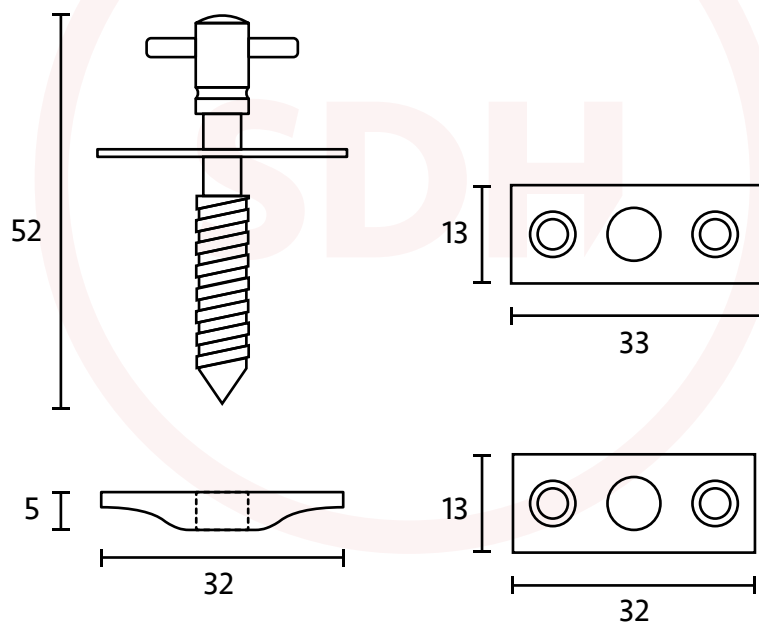

Simplex Brass Baton Rod Screw Extra Long (52mm)

SASH + DOOR
HARDWARE