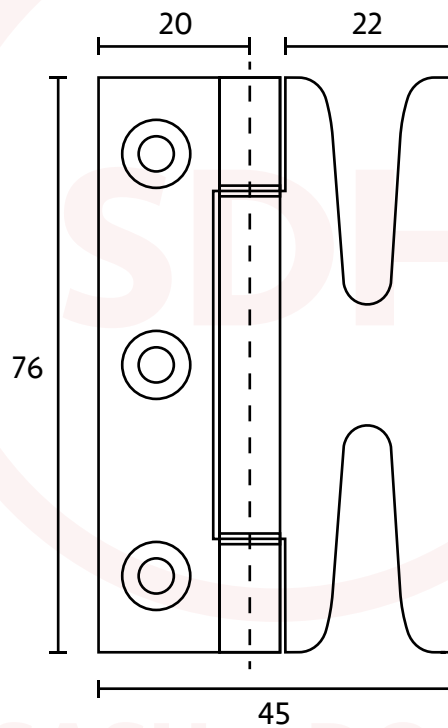

# Simplex Solid Brass Hinges with Double Steel Washers (Sold in Pairs)

SASH + DOOR  
HARDWARE