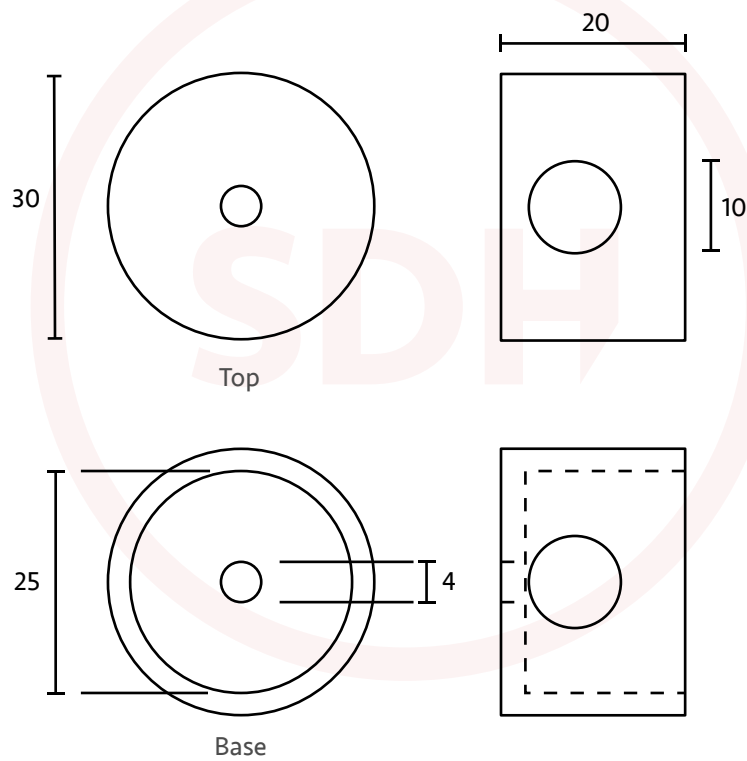

Simplex Brass Cord Plug

SASH + DOOR
HARDWARE