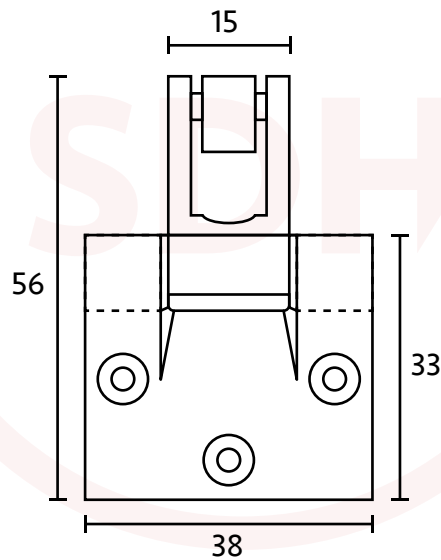

Simplex Heavy Duty Brass Cord Clutch

SASH + DOOR
HARDWARE