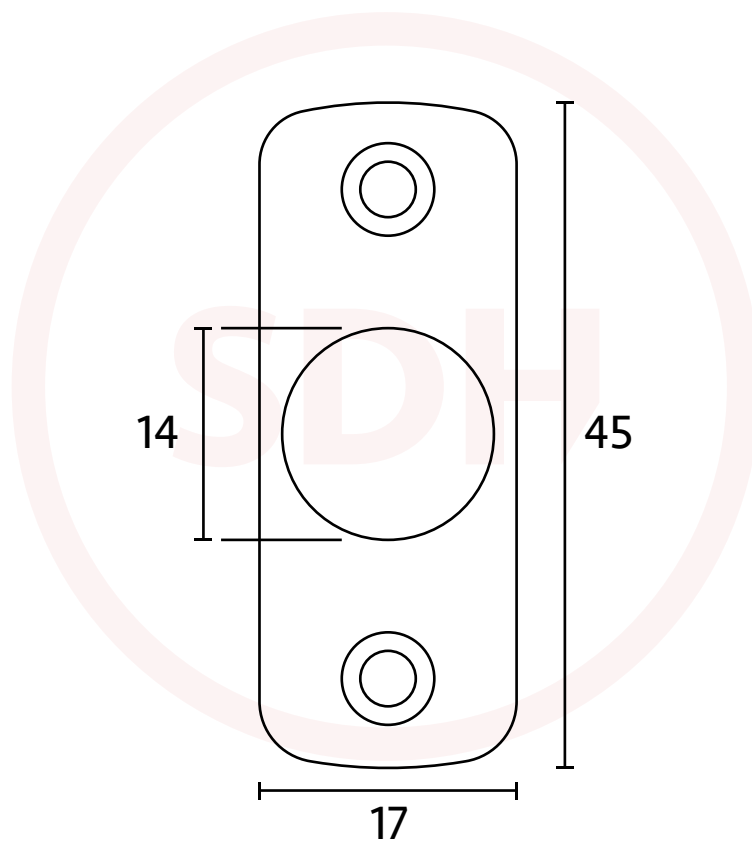

Simplex Brass Flush Knot Holder

SASH + DOOR
HARDWARE