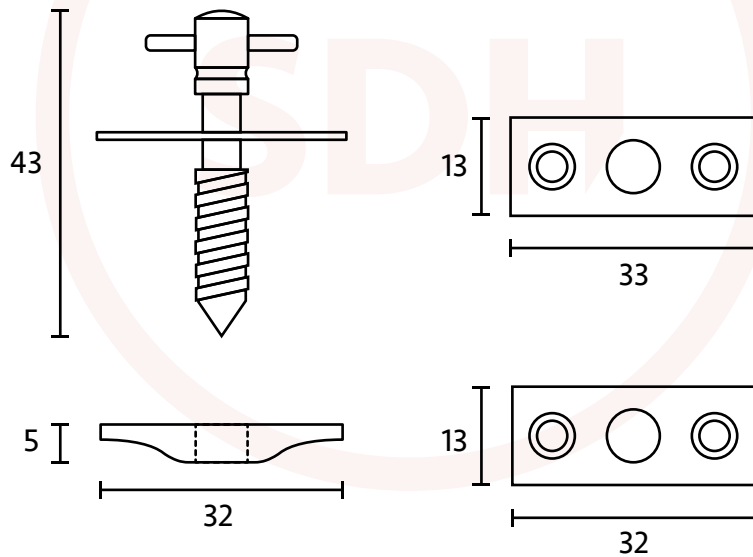

Simplex Brass Baton Rod Screw Long (43mm)

SASH + DOOR
HARDWARE