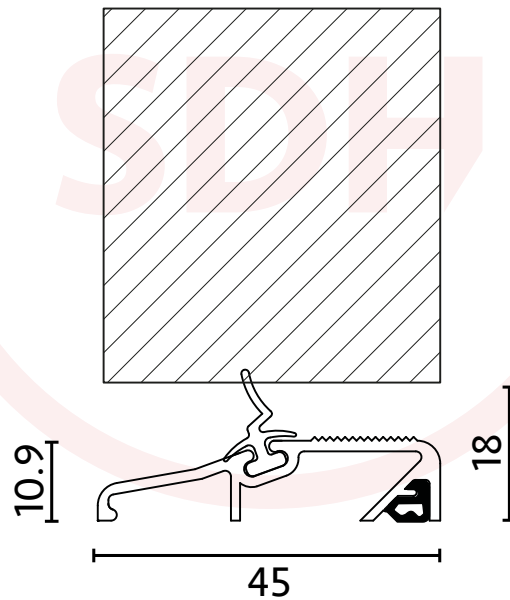

Technical Details

SLT Inward & Outward Opening Threshold

- Part "M" Compliant (Disabled Access)
- Inward and Outward Opening Application
- EPDM Seal is reversible
- Suited for 44mm Doors

SASH + DOOR
HARDWARE