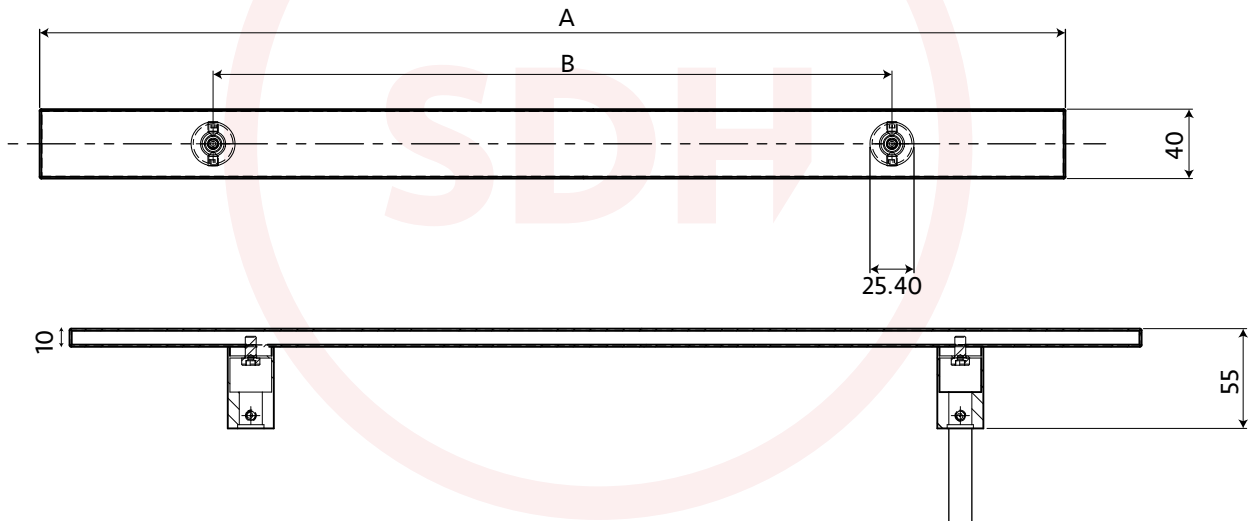

SOX 316 Flat Bar Inline Pull Handle

A	B
400mm	200mm
600mm	400mm
800mm	600mm
1000mm	800mm
1200mm	1000mm
1400mm	1200mm
1600mm	1400mm
1800mm	1600mm

Lengths 400, 600, 800, 1000 and 1200mm (two fix)

Lengths 1400, 1600 and 1800mm (three fix)