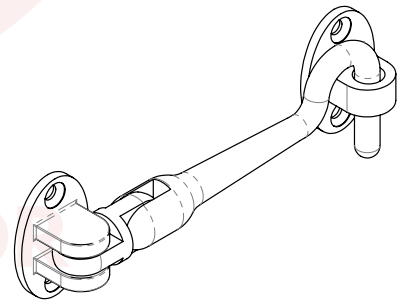

SOX 316 Stainless Steel Cabin Hook

SASH + DOOR
HARDWARE