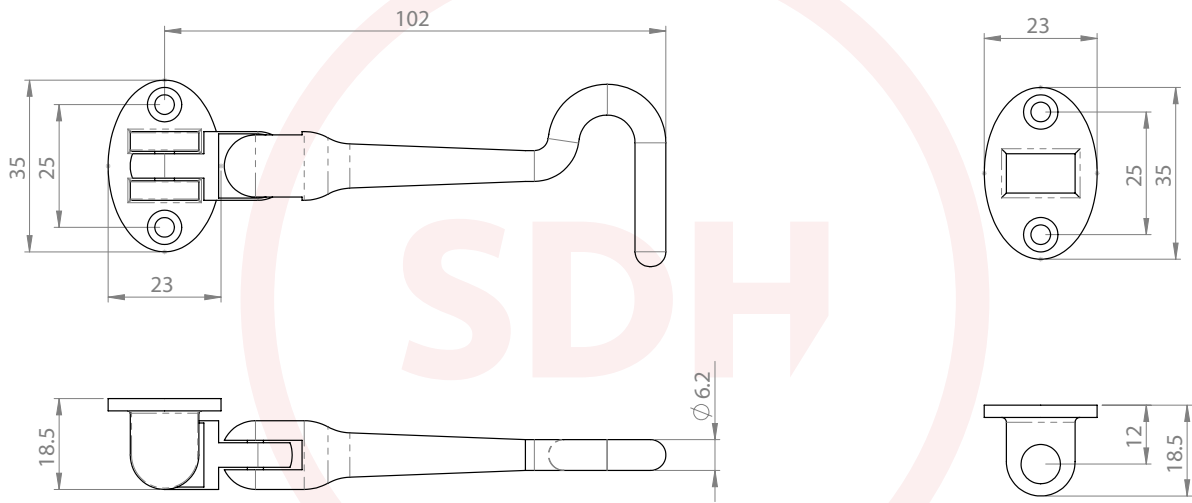

SOX 316 Stainless Steel Cabin Hook

SASH + DOOR
HARDWARE