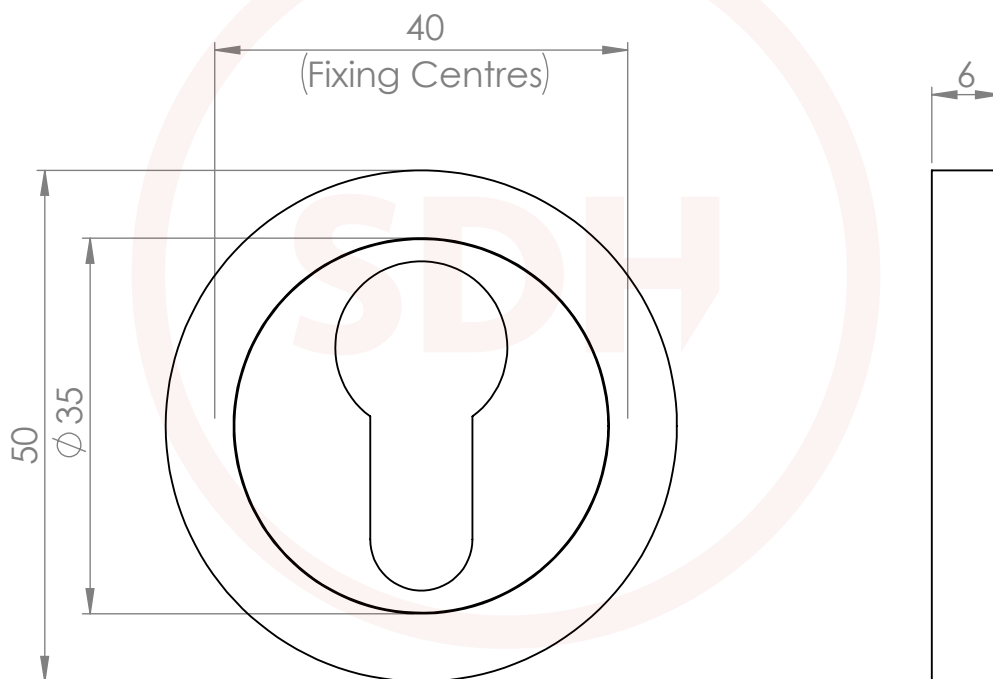

SOX Single Concealed Fix Euro Escutcheon

SASH + DOOR
HARDWARE