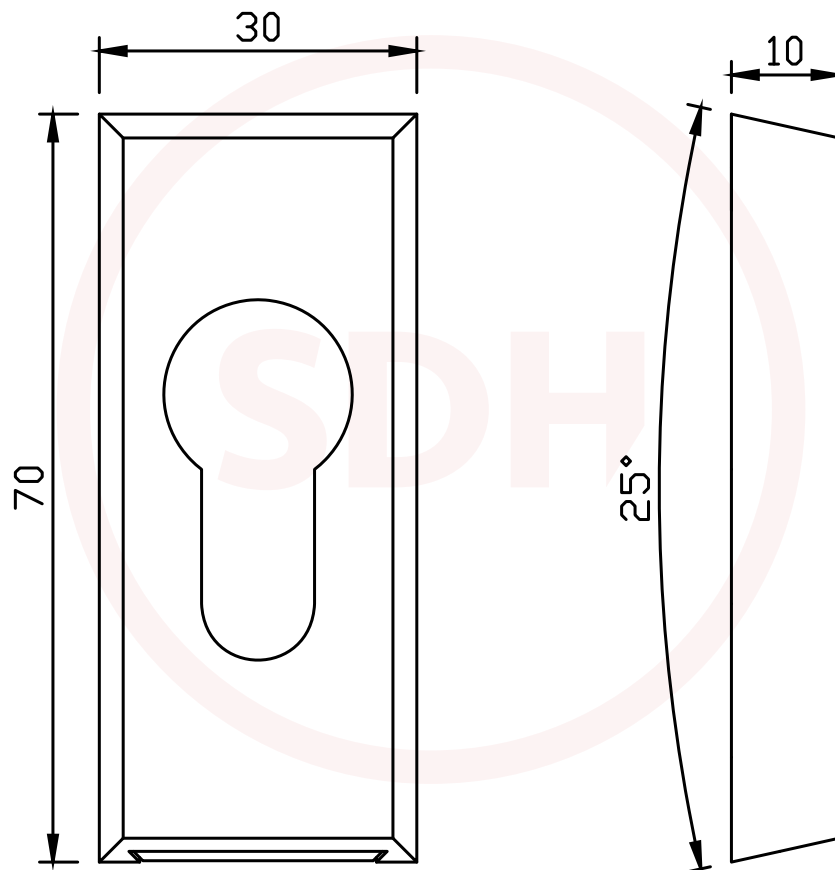

SOX Stainless Steel Square Euro Escutcheon

SASH + DOOR
HARDWARE