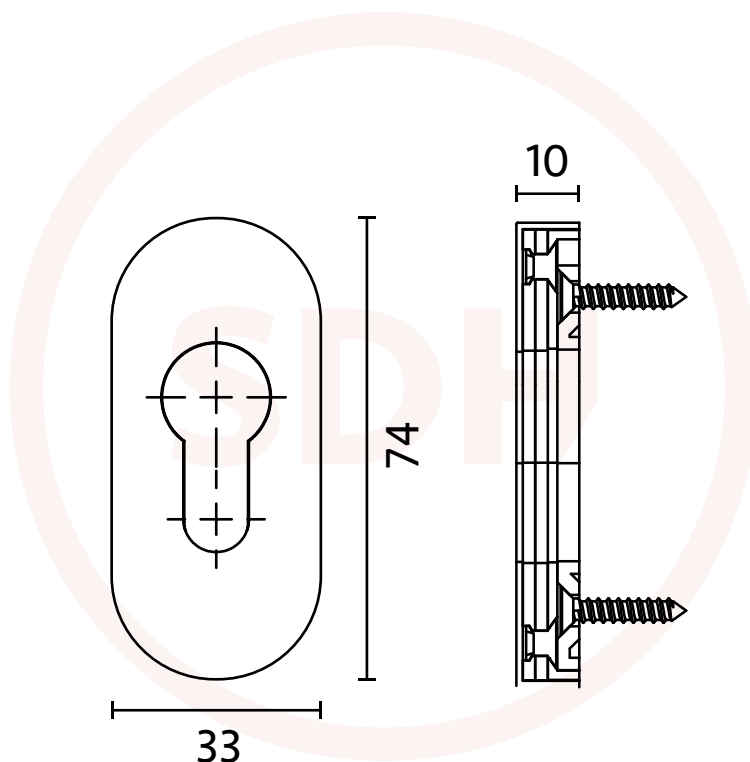

SOX 316 Oval Euro Escutcheon

SASH + DOOR
HARDWARE