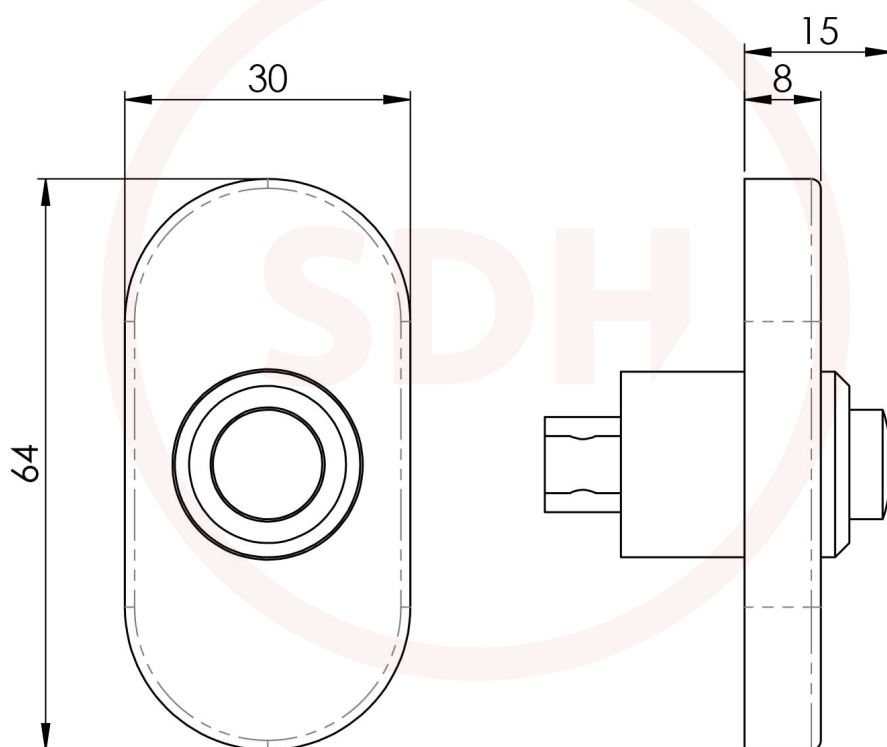

SOX 316 Bell Push

SASH + DOOR
HARDWARE