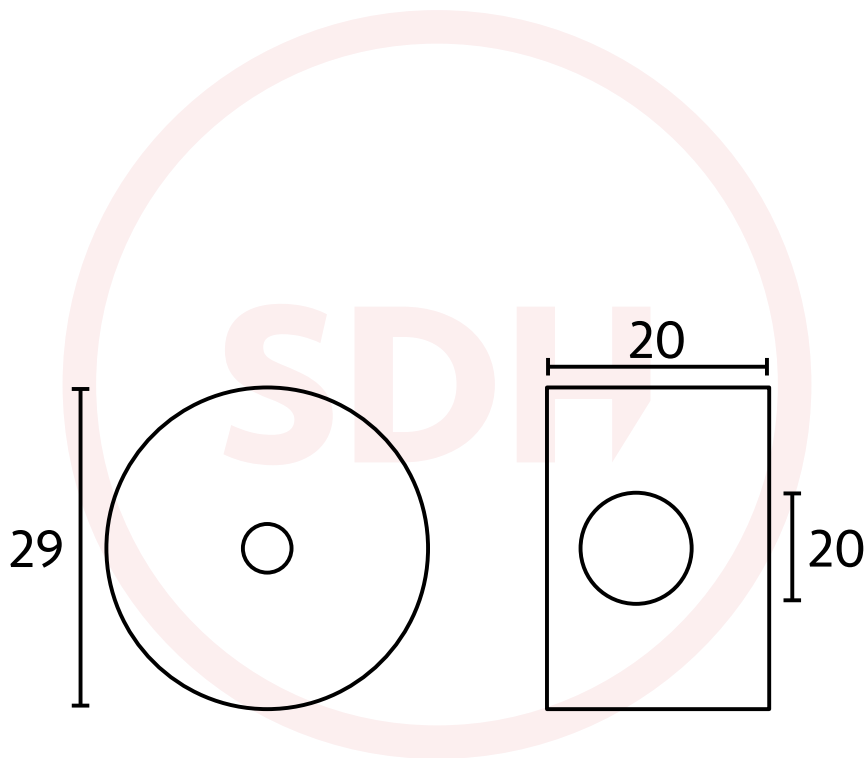

Technical Details

Sash Cord Plug

SASH + DOOR
HARDWARE