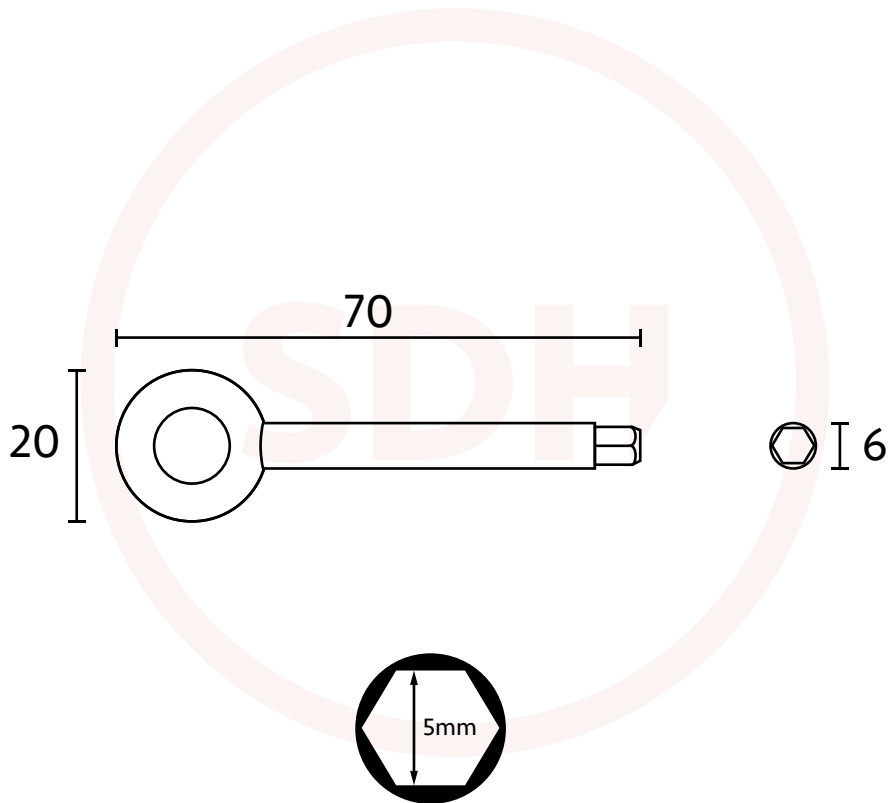

Sash Heritage Spare Sash Stop Key - 5mm Hex

SASH + DOOR
HARDWARE