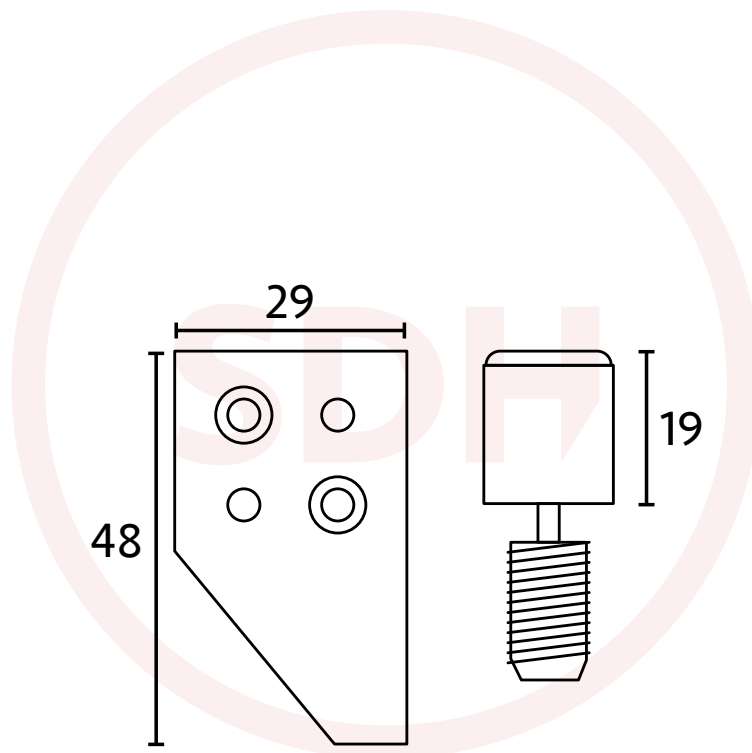

19mm Roller Stop

SASH + DOOR
HARDWARE