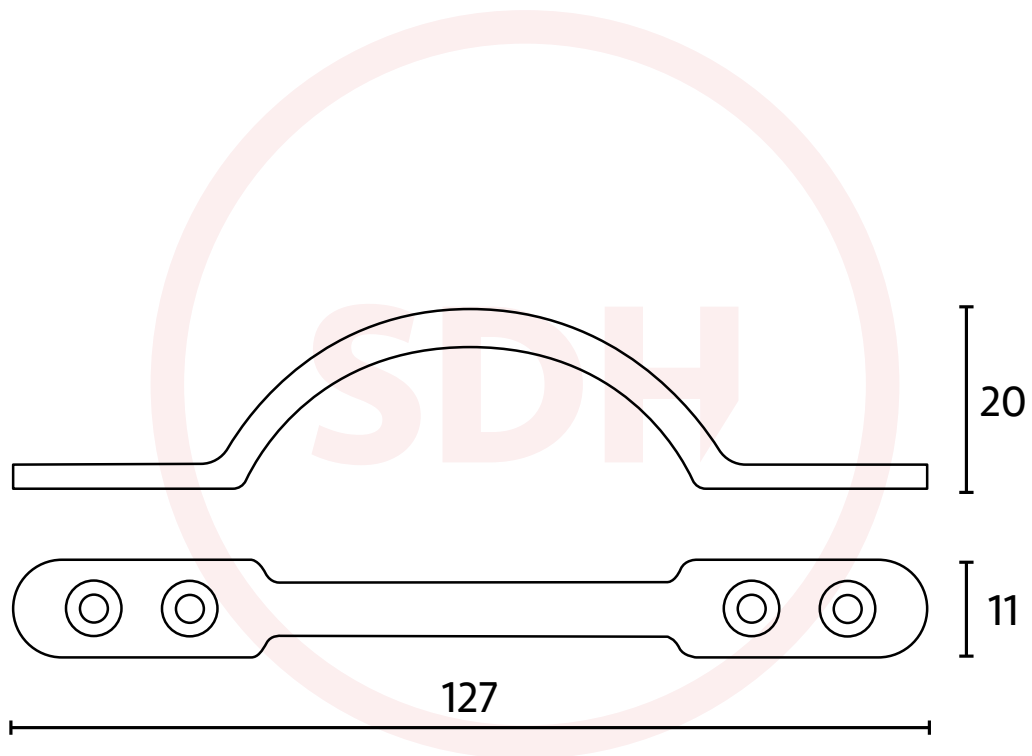

Technical Details

D Handle

SASH + DOOR
HARDWARE