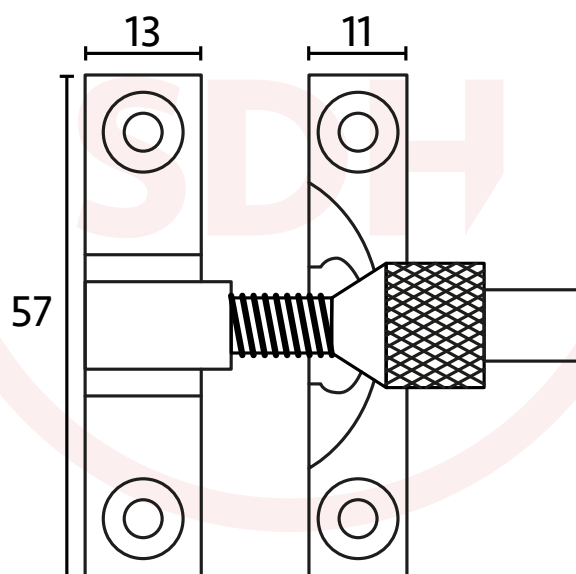

Technical Details

Narrow Brighton Fastener

SASH + DOOR
HARDWARE