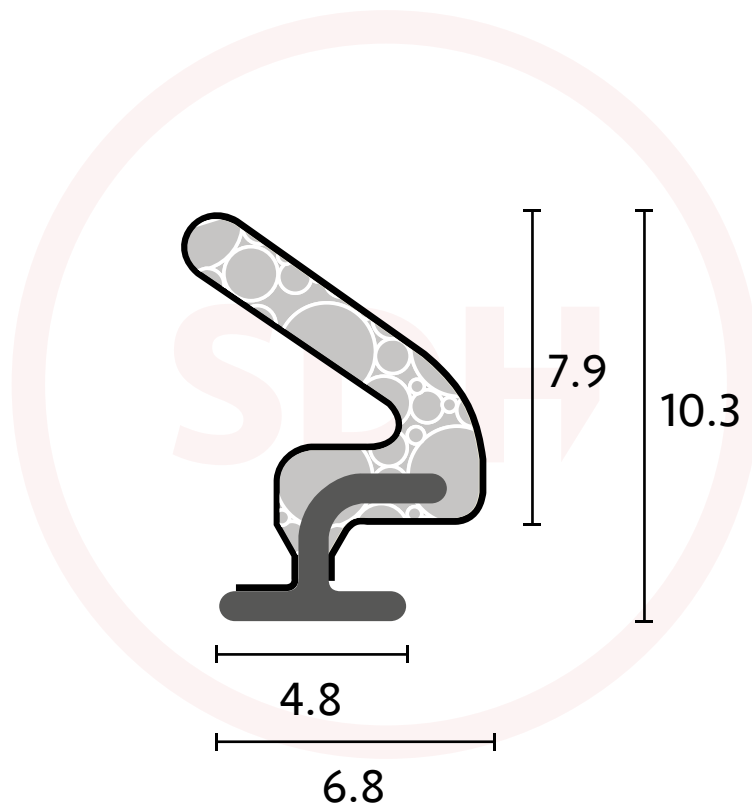

Schlegel Q-Lon 48800 Weatherseal

SASH + DOOR
HARDWARE