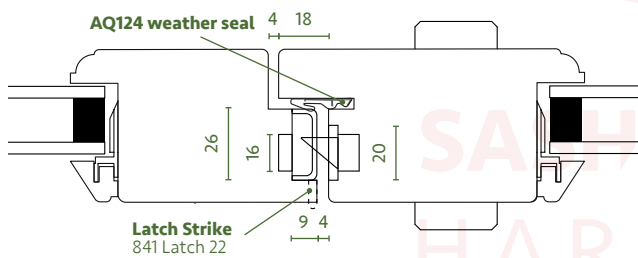

Technical Details

LATCH & LATCH STRIKE

HOOK BOLT, SLAVE AND SHOOTBOLT

Single Handle 841 French Door System

This market leading single handle French Door system is used by some of the leading joineries in the UK and has achieved PAS 24. A continuous slave bolt that is also a keep receiver for the master bolt makes this system easy to fit and highly secure.

- Adjustable on every locking point
- Concealed lever slave operation
- Fully pocketed keeps to hide router hole and protect against water ingress into timber
- Bevelled bottom shootbolt keep
- 35 & 45mm backset available
- 20mm faceplate
- Optional extra non-rebated latch strike ('B' shown below)

TALK TO US ABOUT TOOLING FROM WHITEHILL

SECTION DRAWING

Slave Shootbolt Actuator

Non-Rebated Latch Strike (22 or 29mm)

Heavy Duty Cast Shootbolt

Please Note: Section drawing is just an example and not a specification.