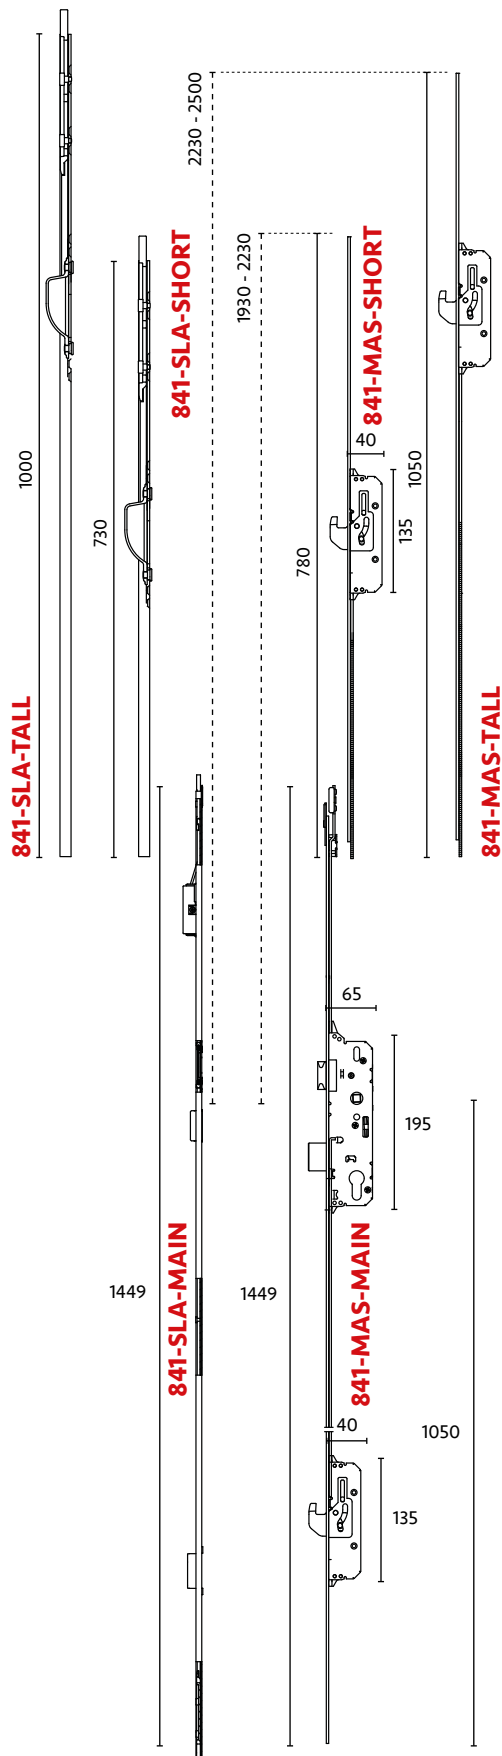

- Adjustable on every locking point
- Concealed lever slave operation
- Fully pocketed keeps to hide router hole and protect against water ingress into timber
- Bevelled bottom shootbolt keep
- 35 & 45mm backset available
- 20mm faceplate
- Optional extra non-rebated latch strike ('B' shown below)

TALK TO US ABOUT TOOLING FROM WHITEHILL

SECTION DRAWING

Slave Shootbolt Actuator

Non-Rebated Latch Strike (22 or 29mm)

Heavy Duty Cast Shootbolt

Please Note: Section drawing is just an example and not a specification.

1930-2230mm	45mm Backset £161.54 ex VAT	35mm Backset £171.83 ex VAT
2230-2500mm	45mm Backset £178.32 ex VAT	35mm Backset £188.63 ex VAT

Components Codes

FUH-SSKT
Timber Shoot Keep Dome Top

FUH-SSKB
Timber Shoot Keep Dome C/W Bevel For Sill

OPTIONAL EXTRA

841-LATCH-22
22mm Non Rebated Latch Strike

841-LATCH-29
29mm Non Rebated Latch Strike