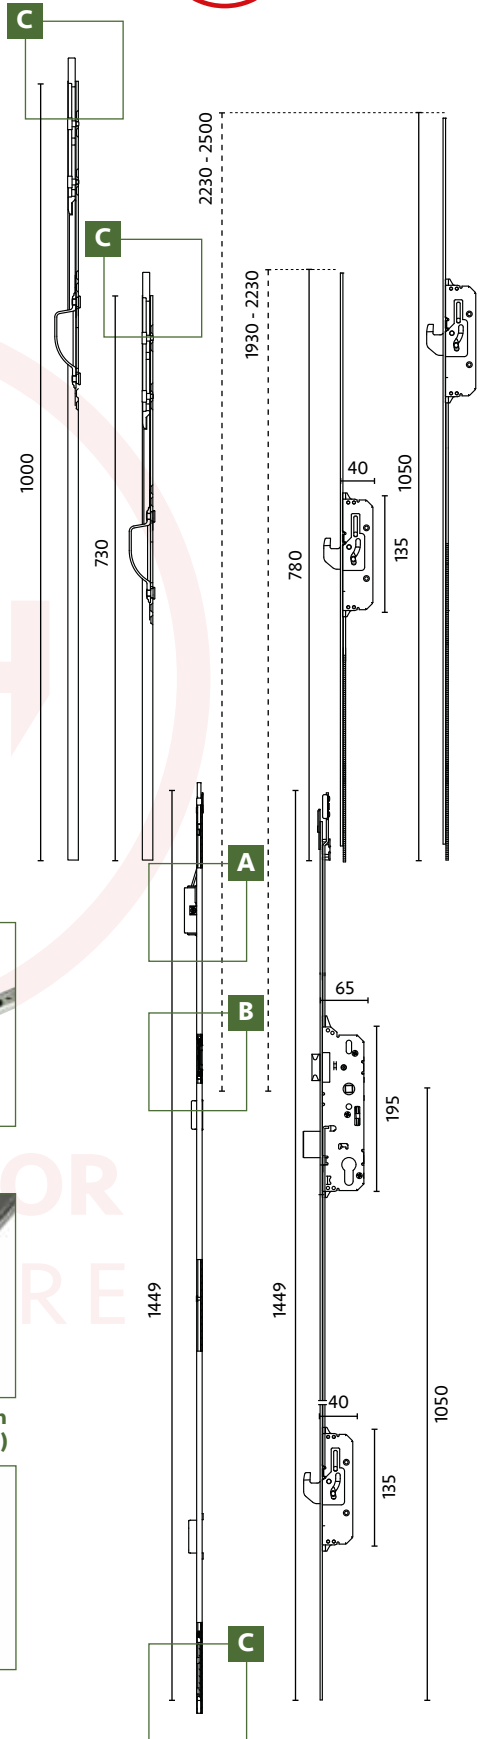

Technical Details

LATCH & LATCH STRIKE

HOOK BOLT, SLAVE AND SHOOTBOLT

Single Handle 841 French Door System

This market leading single handle French Door system is used by some of the leading joineries in the UK and has achieved PAS 24. A continuous slave bolt that is also a keep receiver for the master bolt makes this system easy to fit and highly secure.

- Adjustable on every locking point
- Concealed lever slave operation
- Fully pocketed keeps to hide router hole and protect against water ingress into timber
- Bevelled bottom shootbolt keep
- 35 & 45mm backset available
- 20mm faceplate
- Optional extra non-rebated latch strike ('B' shown below)

TALK TO US ABOUT TOOLING FROM WHITEHILL

SECTION DRAWING

Slave Shootbolt Actuator

Non-Rebated Latch Strike (22 or 29mm)

Heavy Duty Cast Shootbolt

Please Note: Section drawing is just an example and not a specification.

1930-2230mm	45mm Backset £161.54 ex VAT	35mm Backset £171.83 ex VAT
2230-2500mm	45mm Backset £178.32 ex VAT	35mm Backset £188.63 ex VAT

Components Codes

FUH-SSKT
Timber Shoot Keep Dome Top

FUH-SSKB
Timber Shoot Keep Dome C/W Bevel For Sill