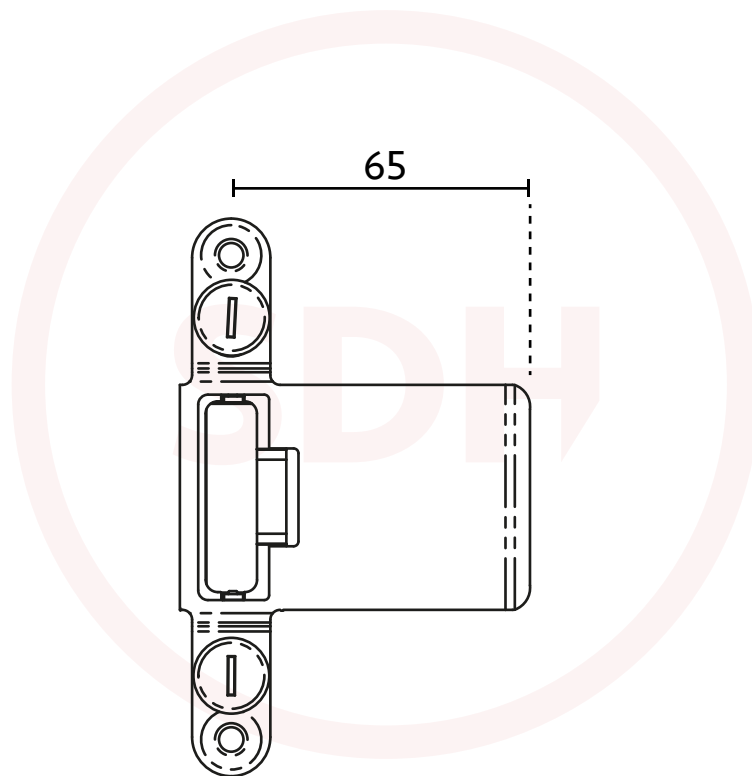

TDBK Latch Strike (65mm)

SASH + DOOR
HARDWARE