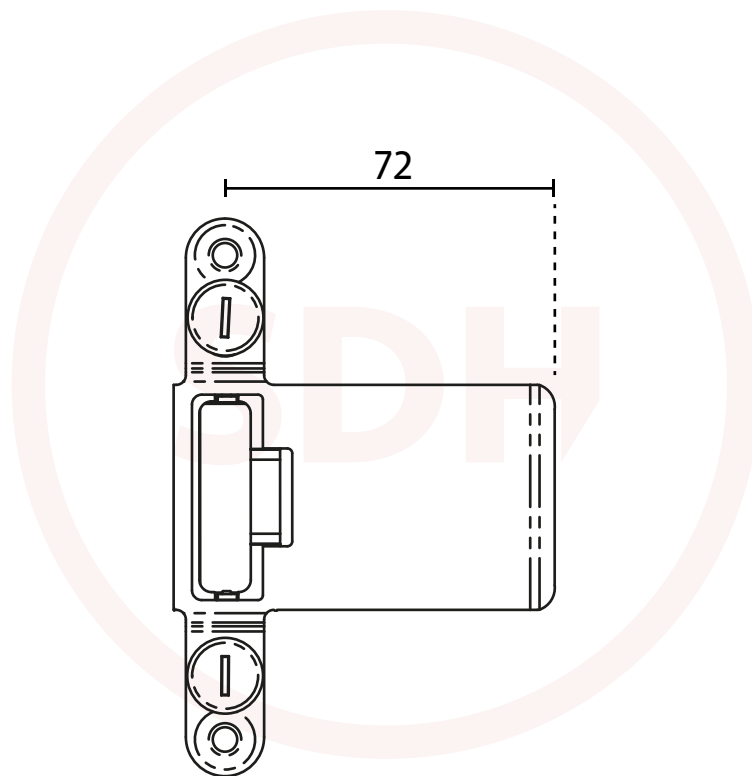

TDBK Latch Strike (72mm)

SASH + DOOR
HARDWARE