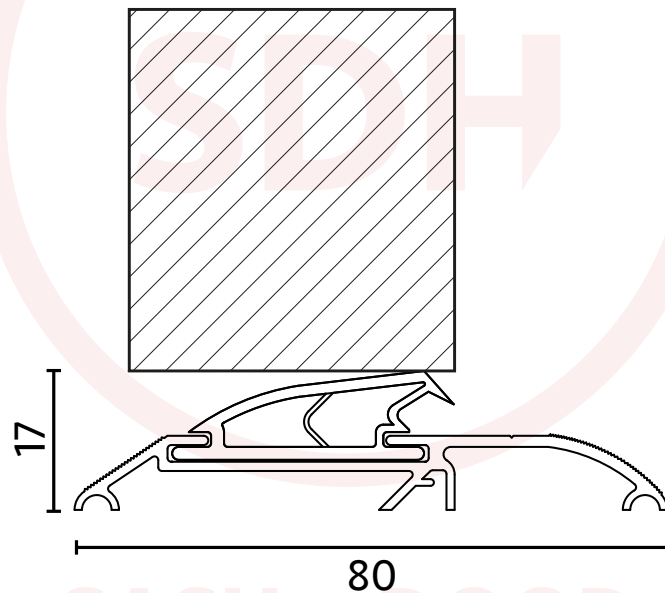

## Technical Details

---

### TRX Inward & Outward Opening Threshold

- Inward and Outward Opening Application
- EPDM Seal is reversible
- Suited for 44mm Doors
- Part "M" Compliant (Disabled Access)

SASH + DOOR  
HARDWARE