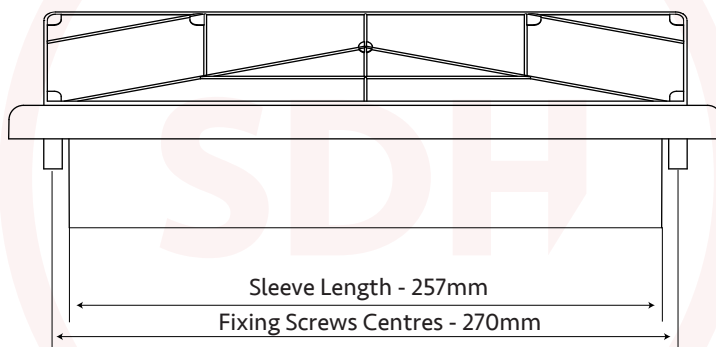

# Timber Series 40-80 Nu Mail Letterplate

Fixing Screws Provided