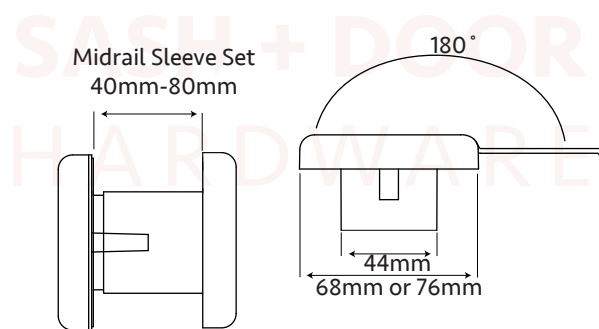

# Timber Series 40-80 Nu Mail Letterplate

Fixing Screws Provided