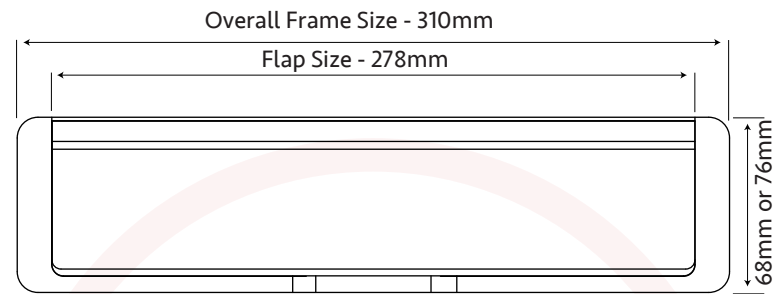

# Timber Series 40-80 Nu Mail Letterplate

Fixing Screws Provided